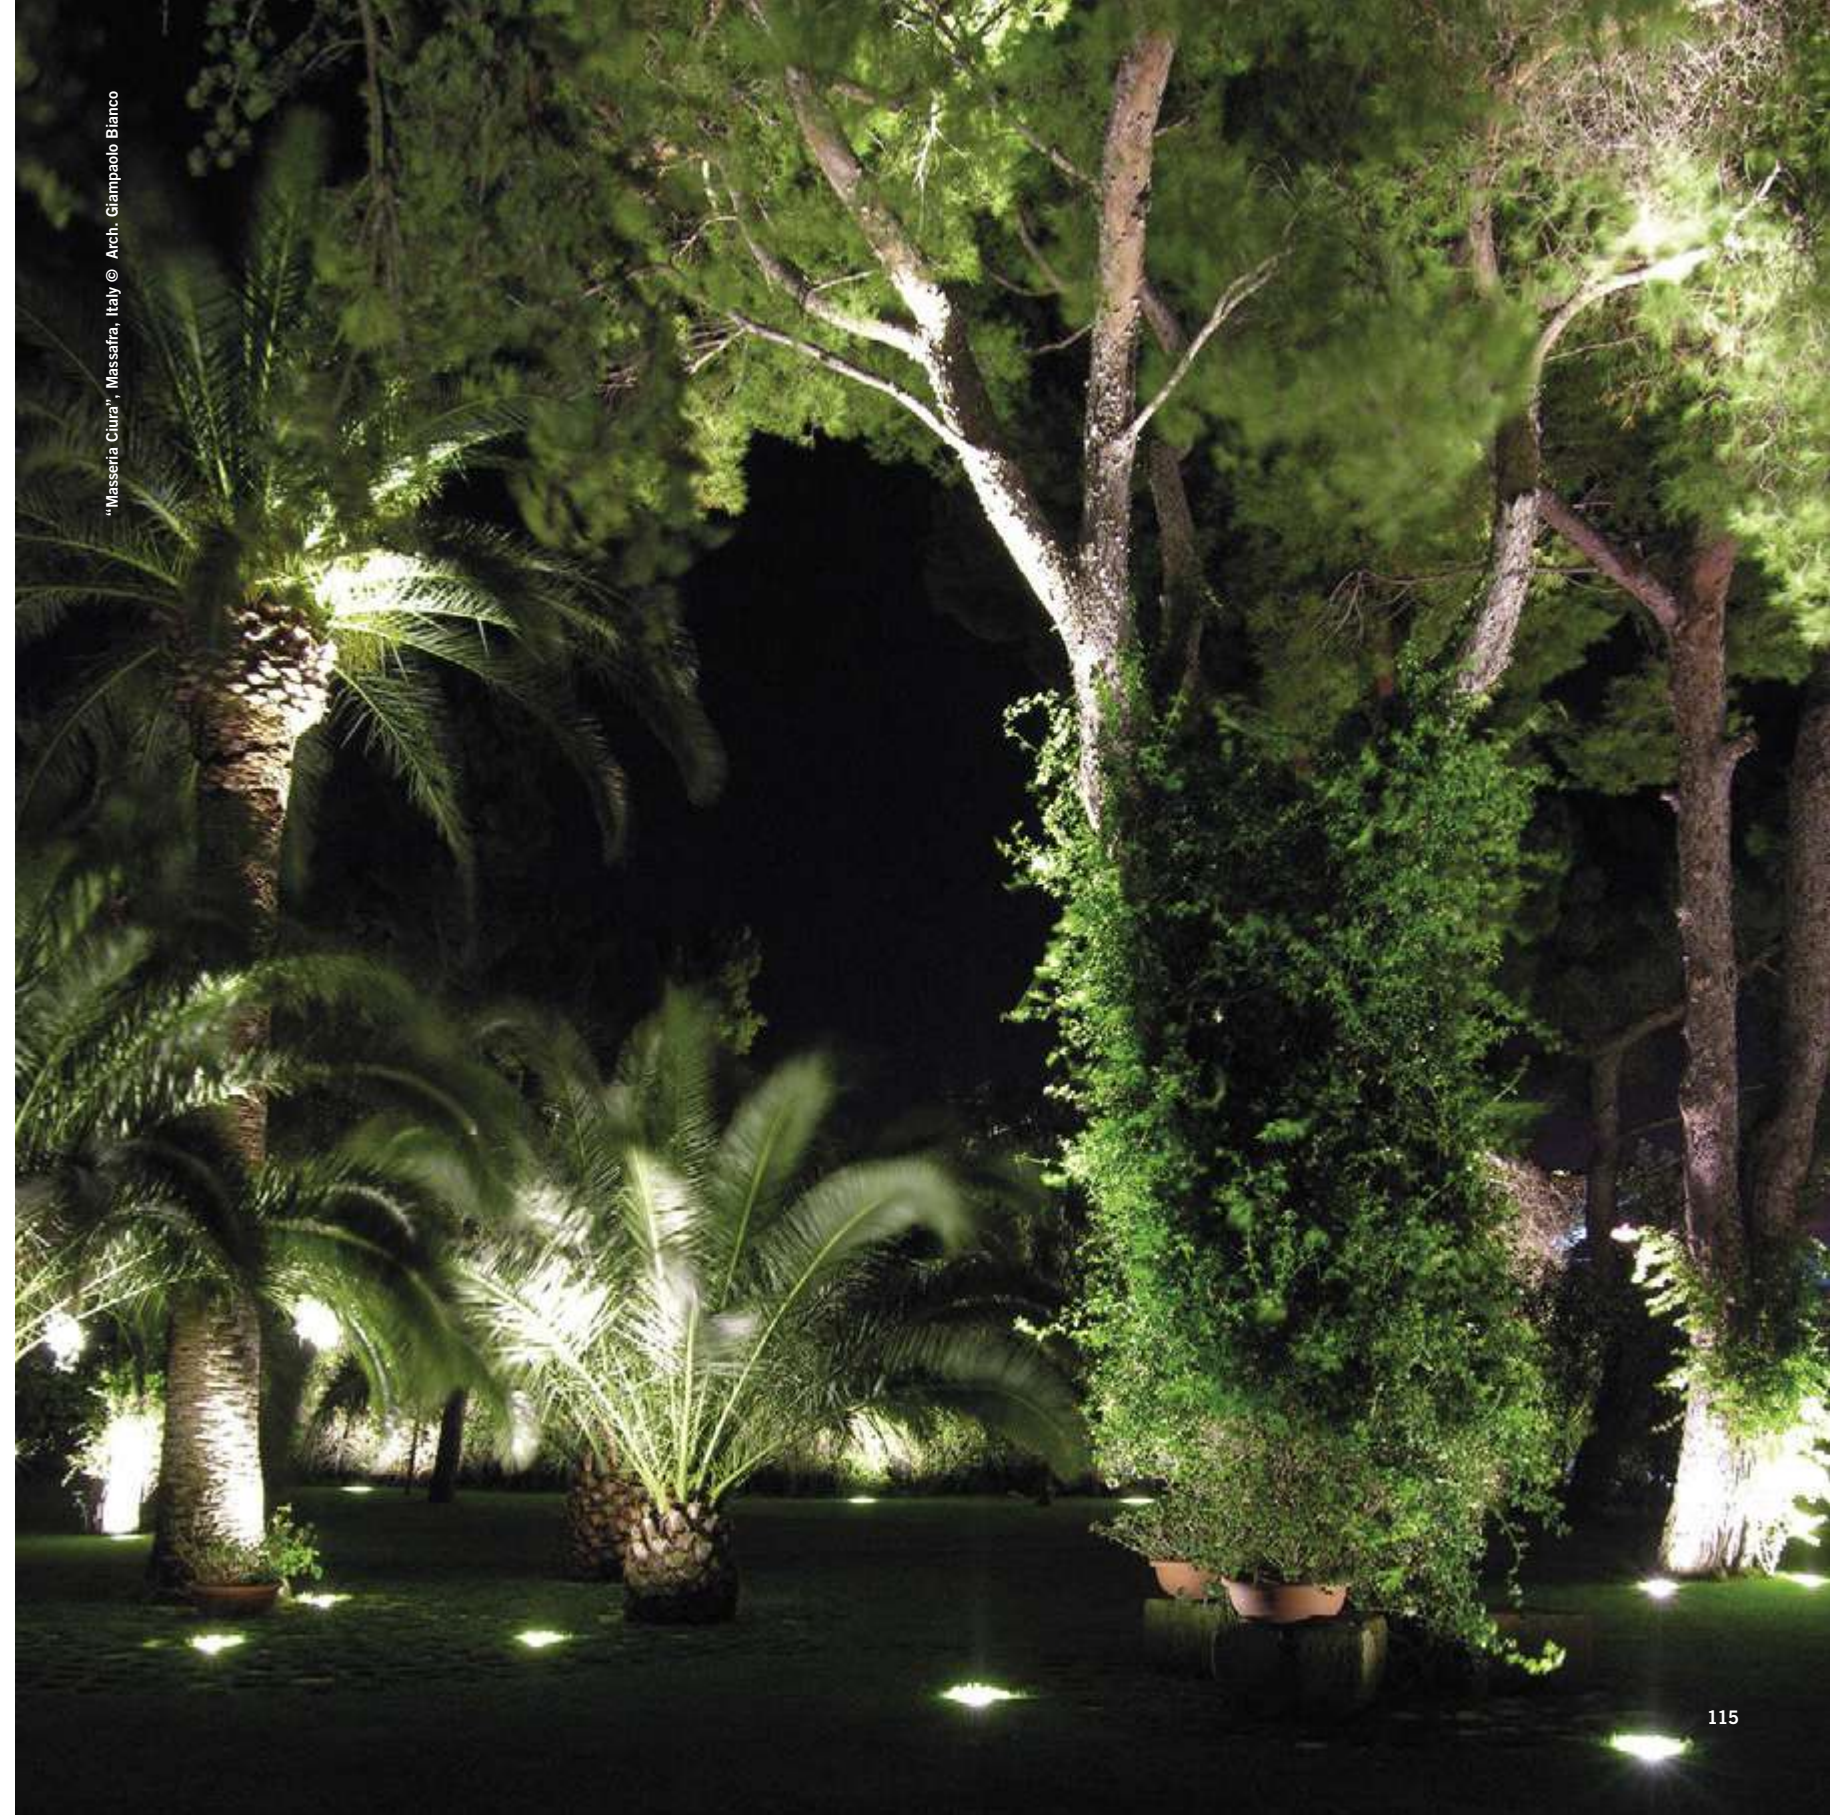

Inground walkover

"Masseria Ciura", Massafra, Italy © Arch. Giampaolo Bianco