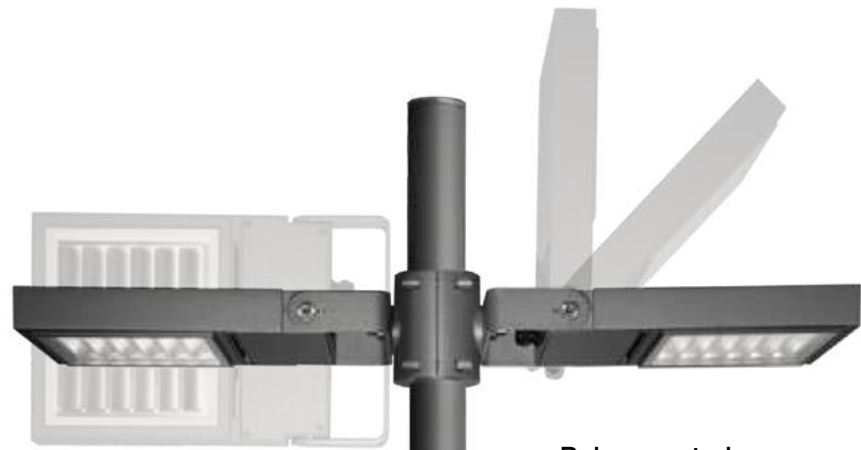

# OUTLINE

Design K.Begasse

SIMES

Pole mounted

Spotlight

L 268 H 345 D 52

Pole mounted

Spotlight