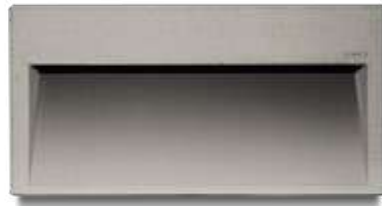

# SIMES

Wall mounted

L 220 H 33 D 80

Bollard

L 220 H 580 D 33

Step light (surface mounted)

L 270 H 115 D 35

L 220 H 220 D 66

# SIMES

Wall mounted

L 240 H 52 D 90

Step light (surface mounted)

L 290 H 150 D 58

Onground (up-light)

Ø 240 H 70

Bollard