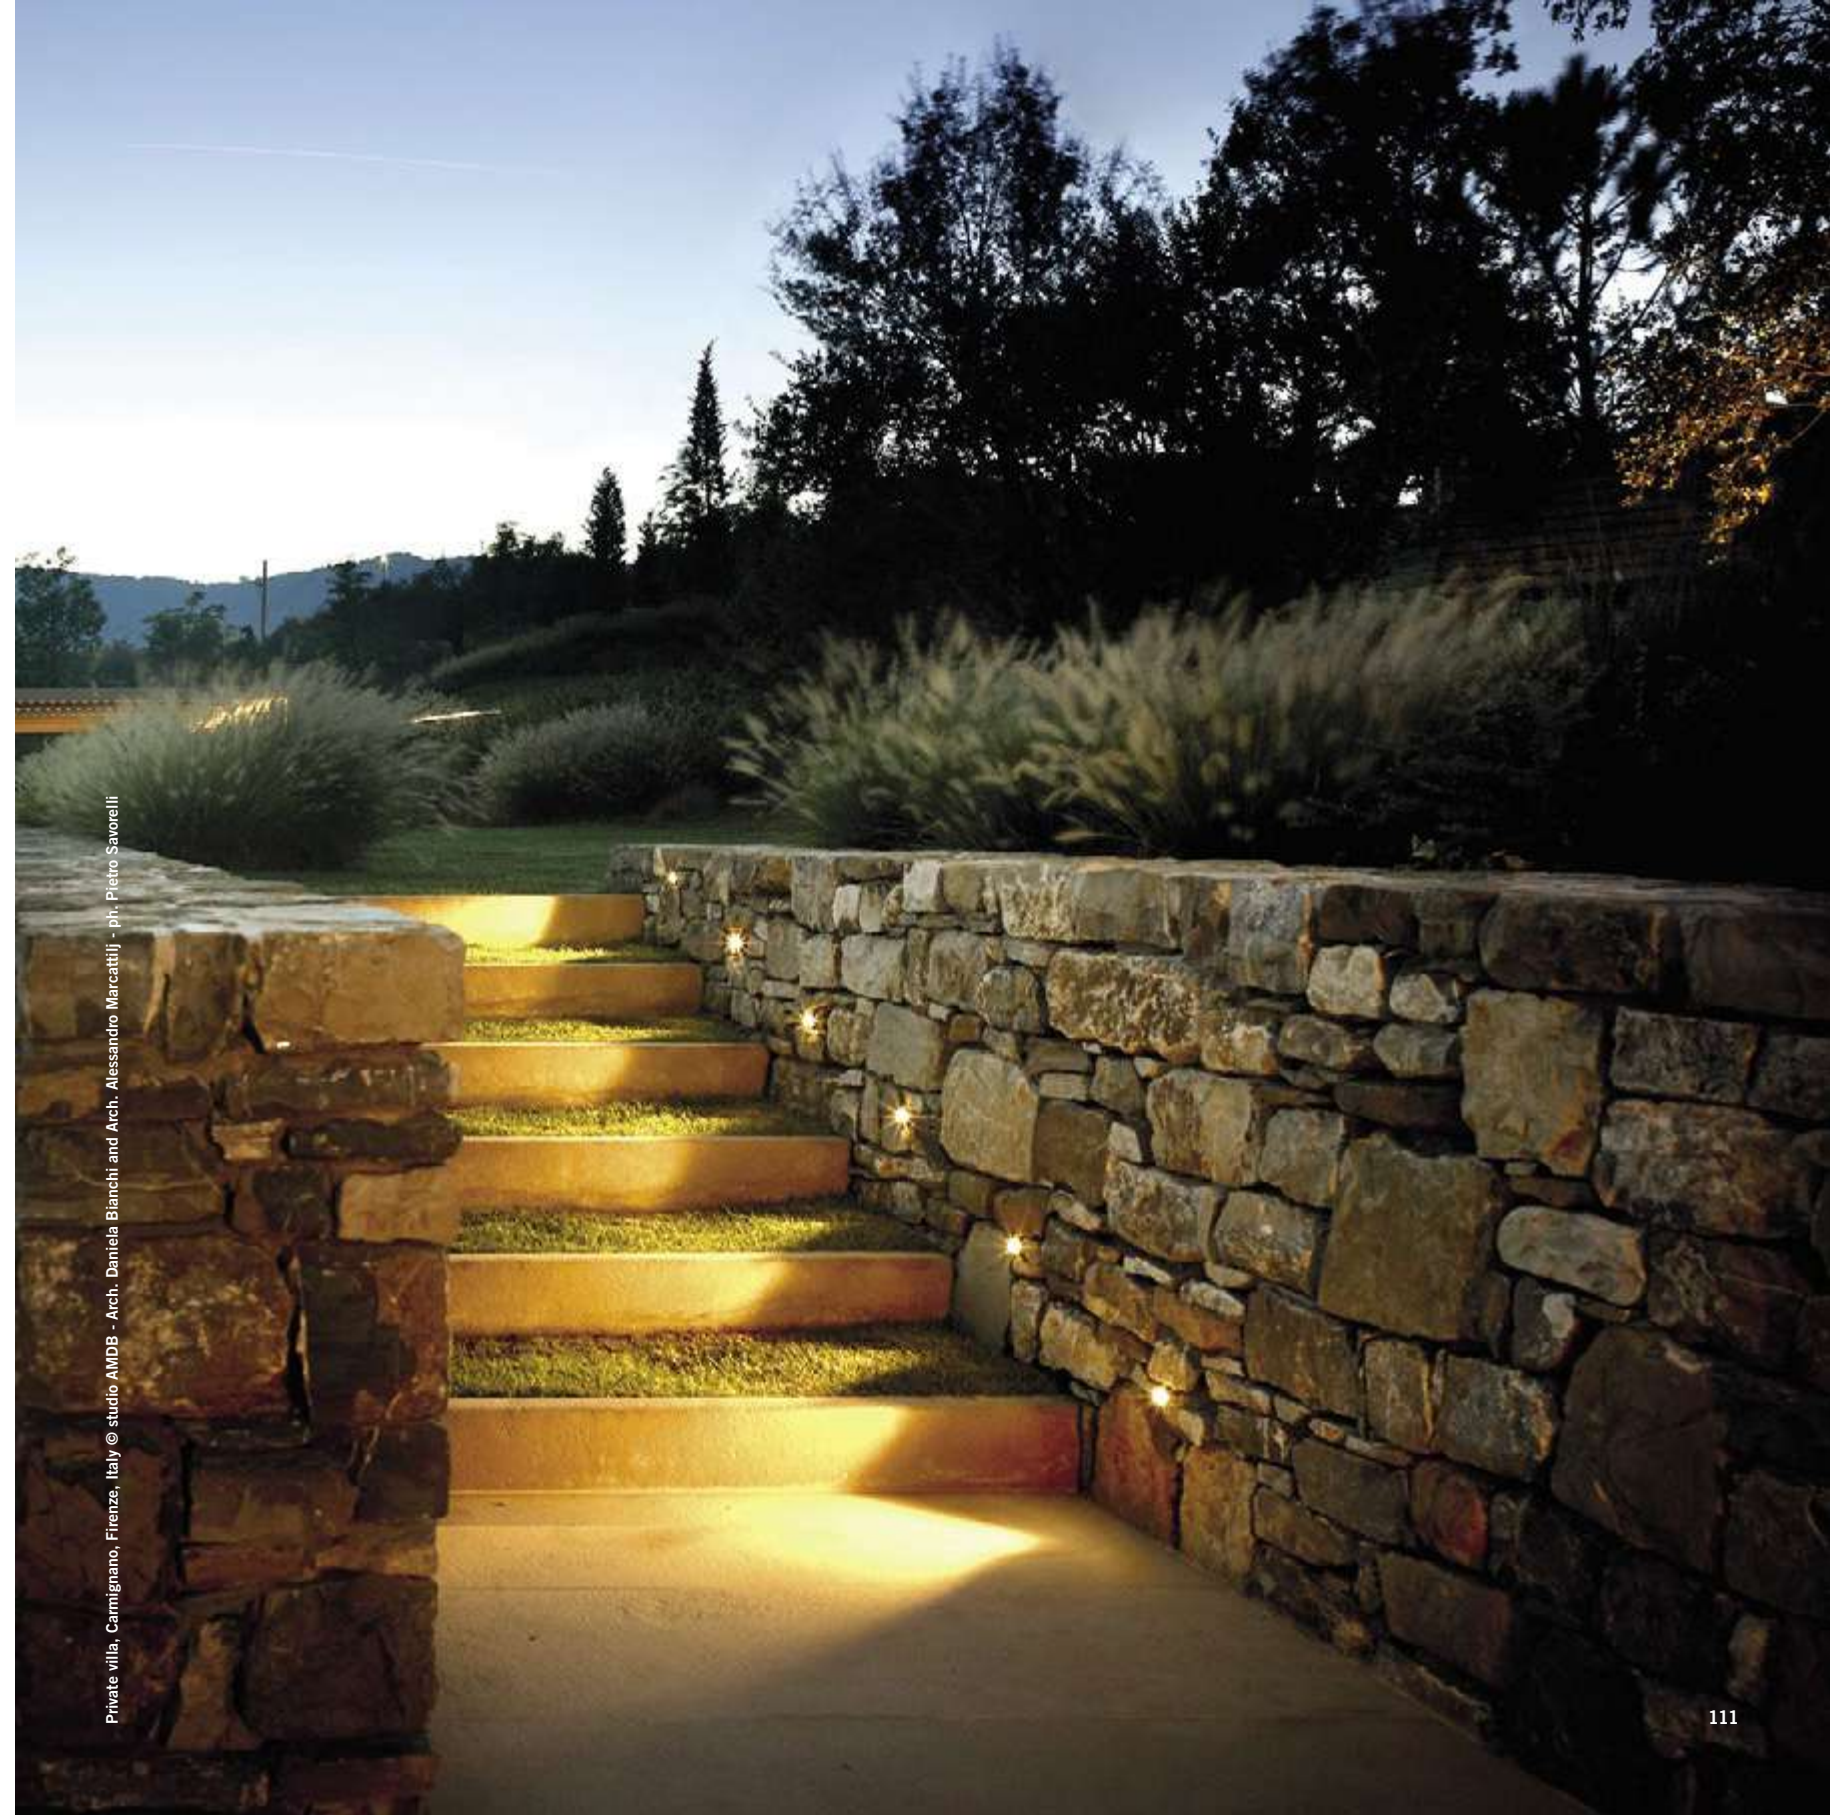

Private villa, Carmignano, Firenze, Italy © studio AMDB - Arch. Daniela Bianchi and Arch. Alessandro Marcatij - ph. Pietro Savorelli