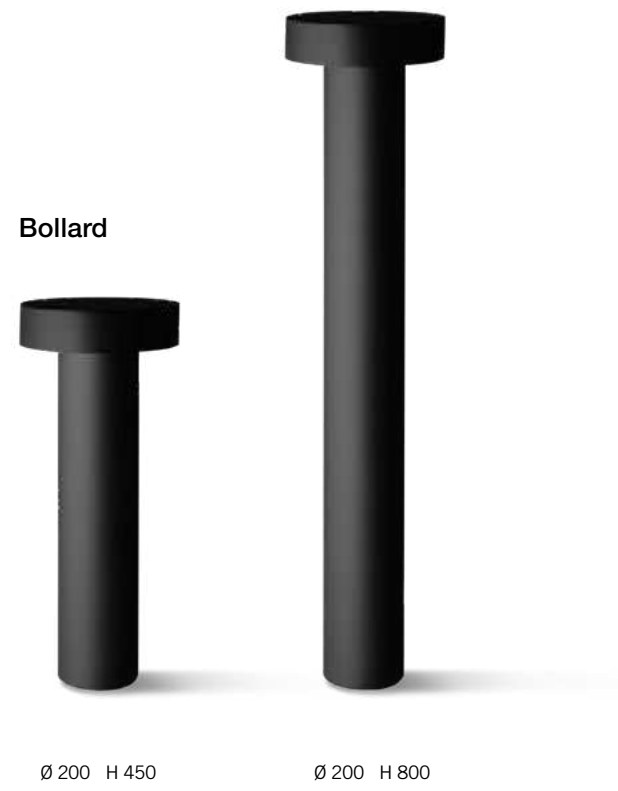

Private villa, Italy - Arch. Duilio Damilano © ph. Mario Bertani / Simes S.p.A.