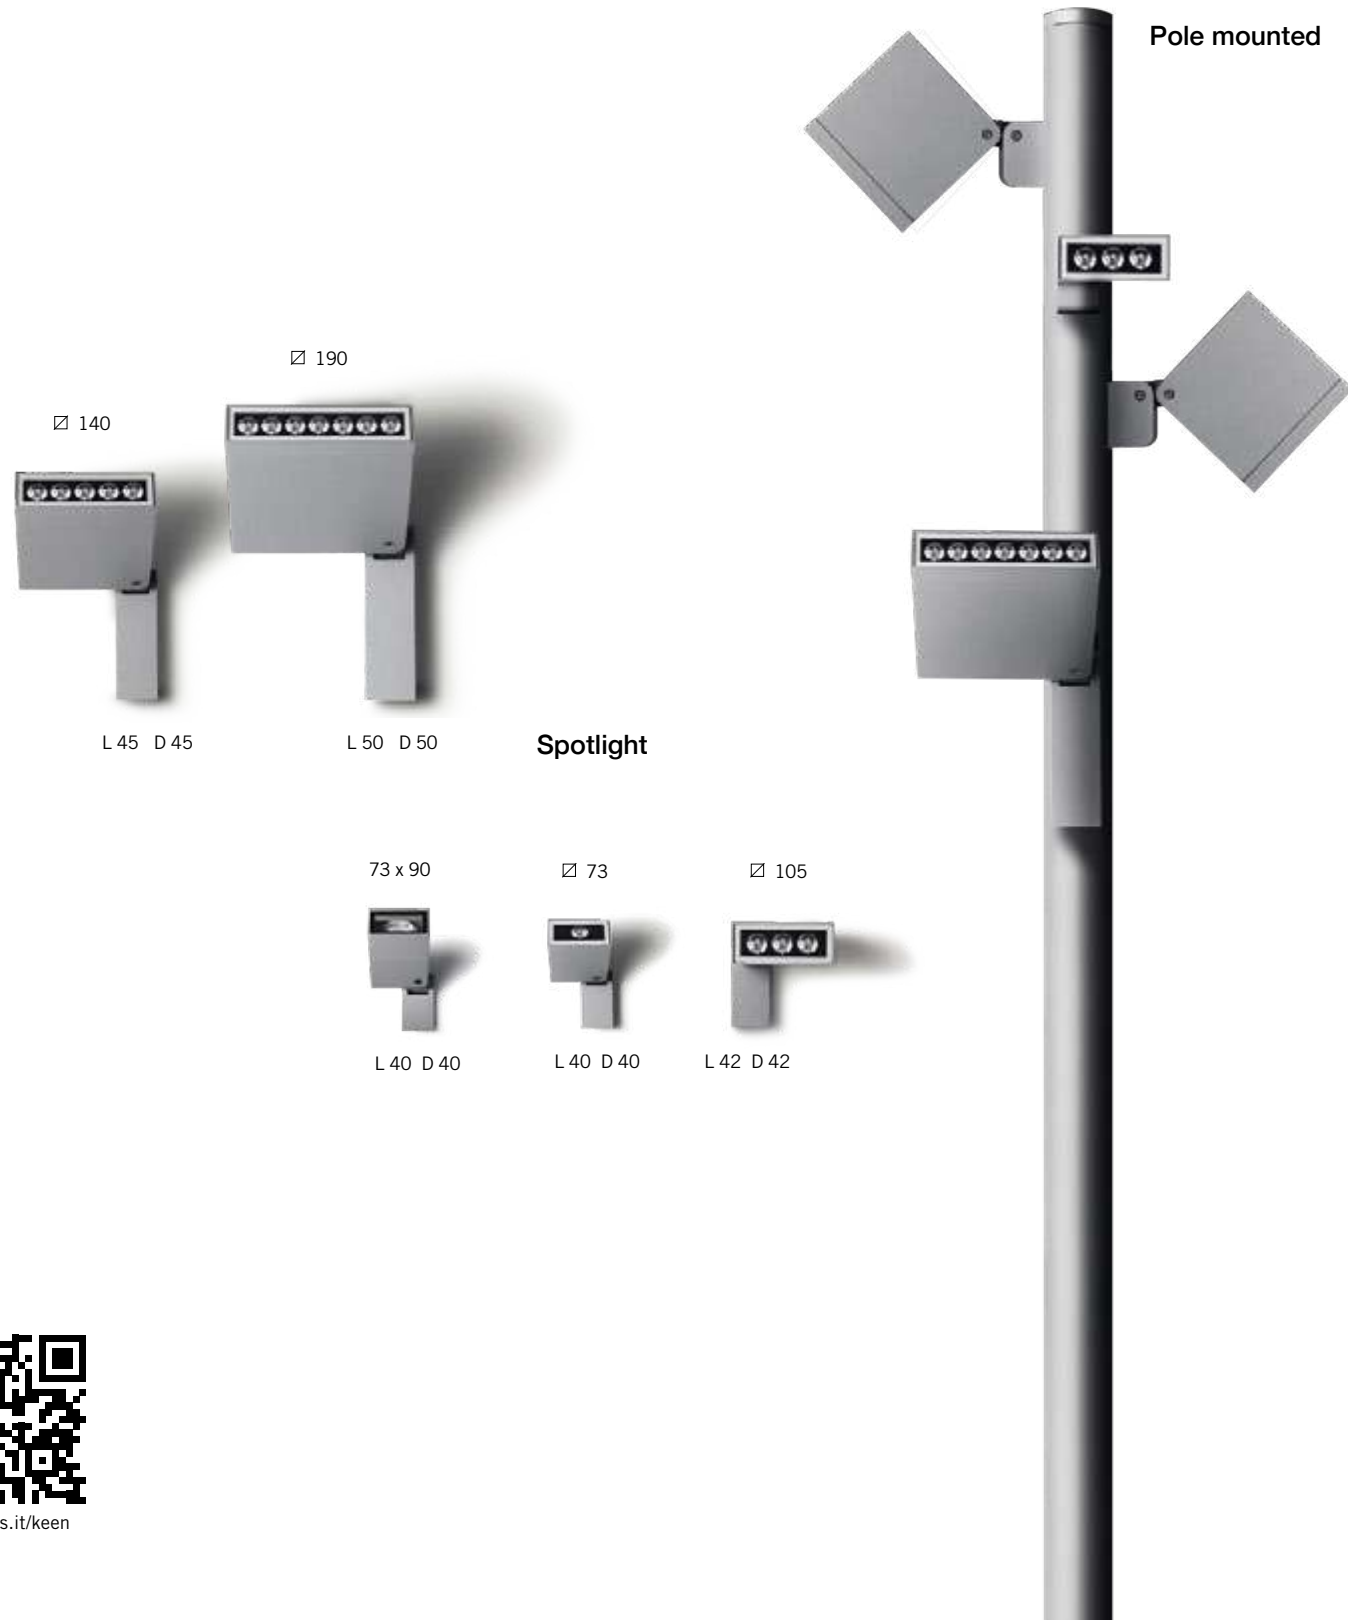

KEEN

Design K.Begasse

SIMES