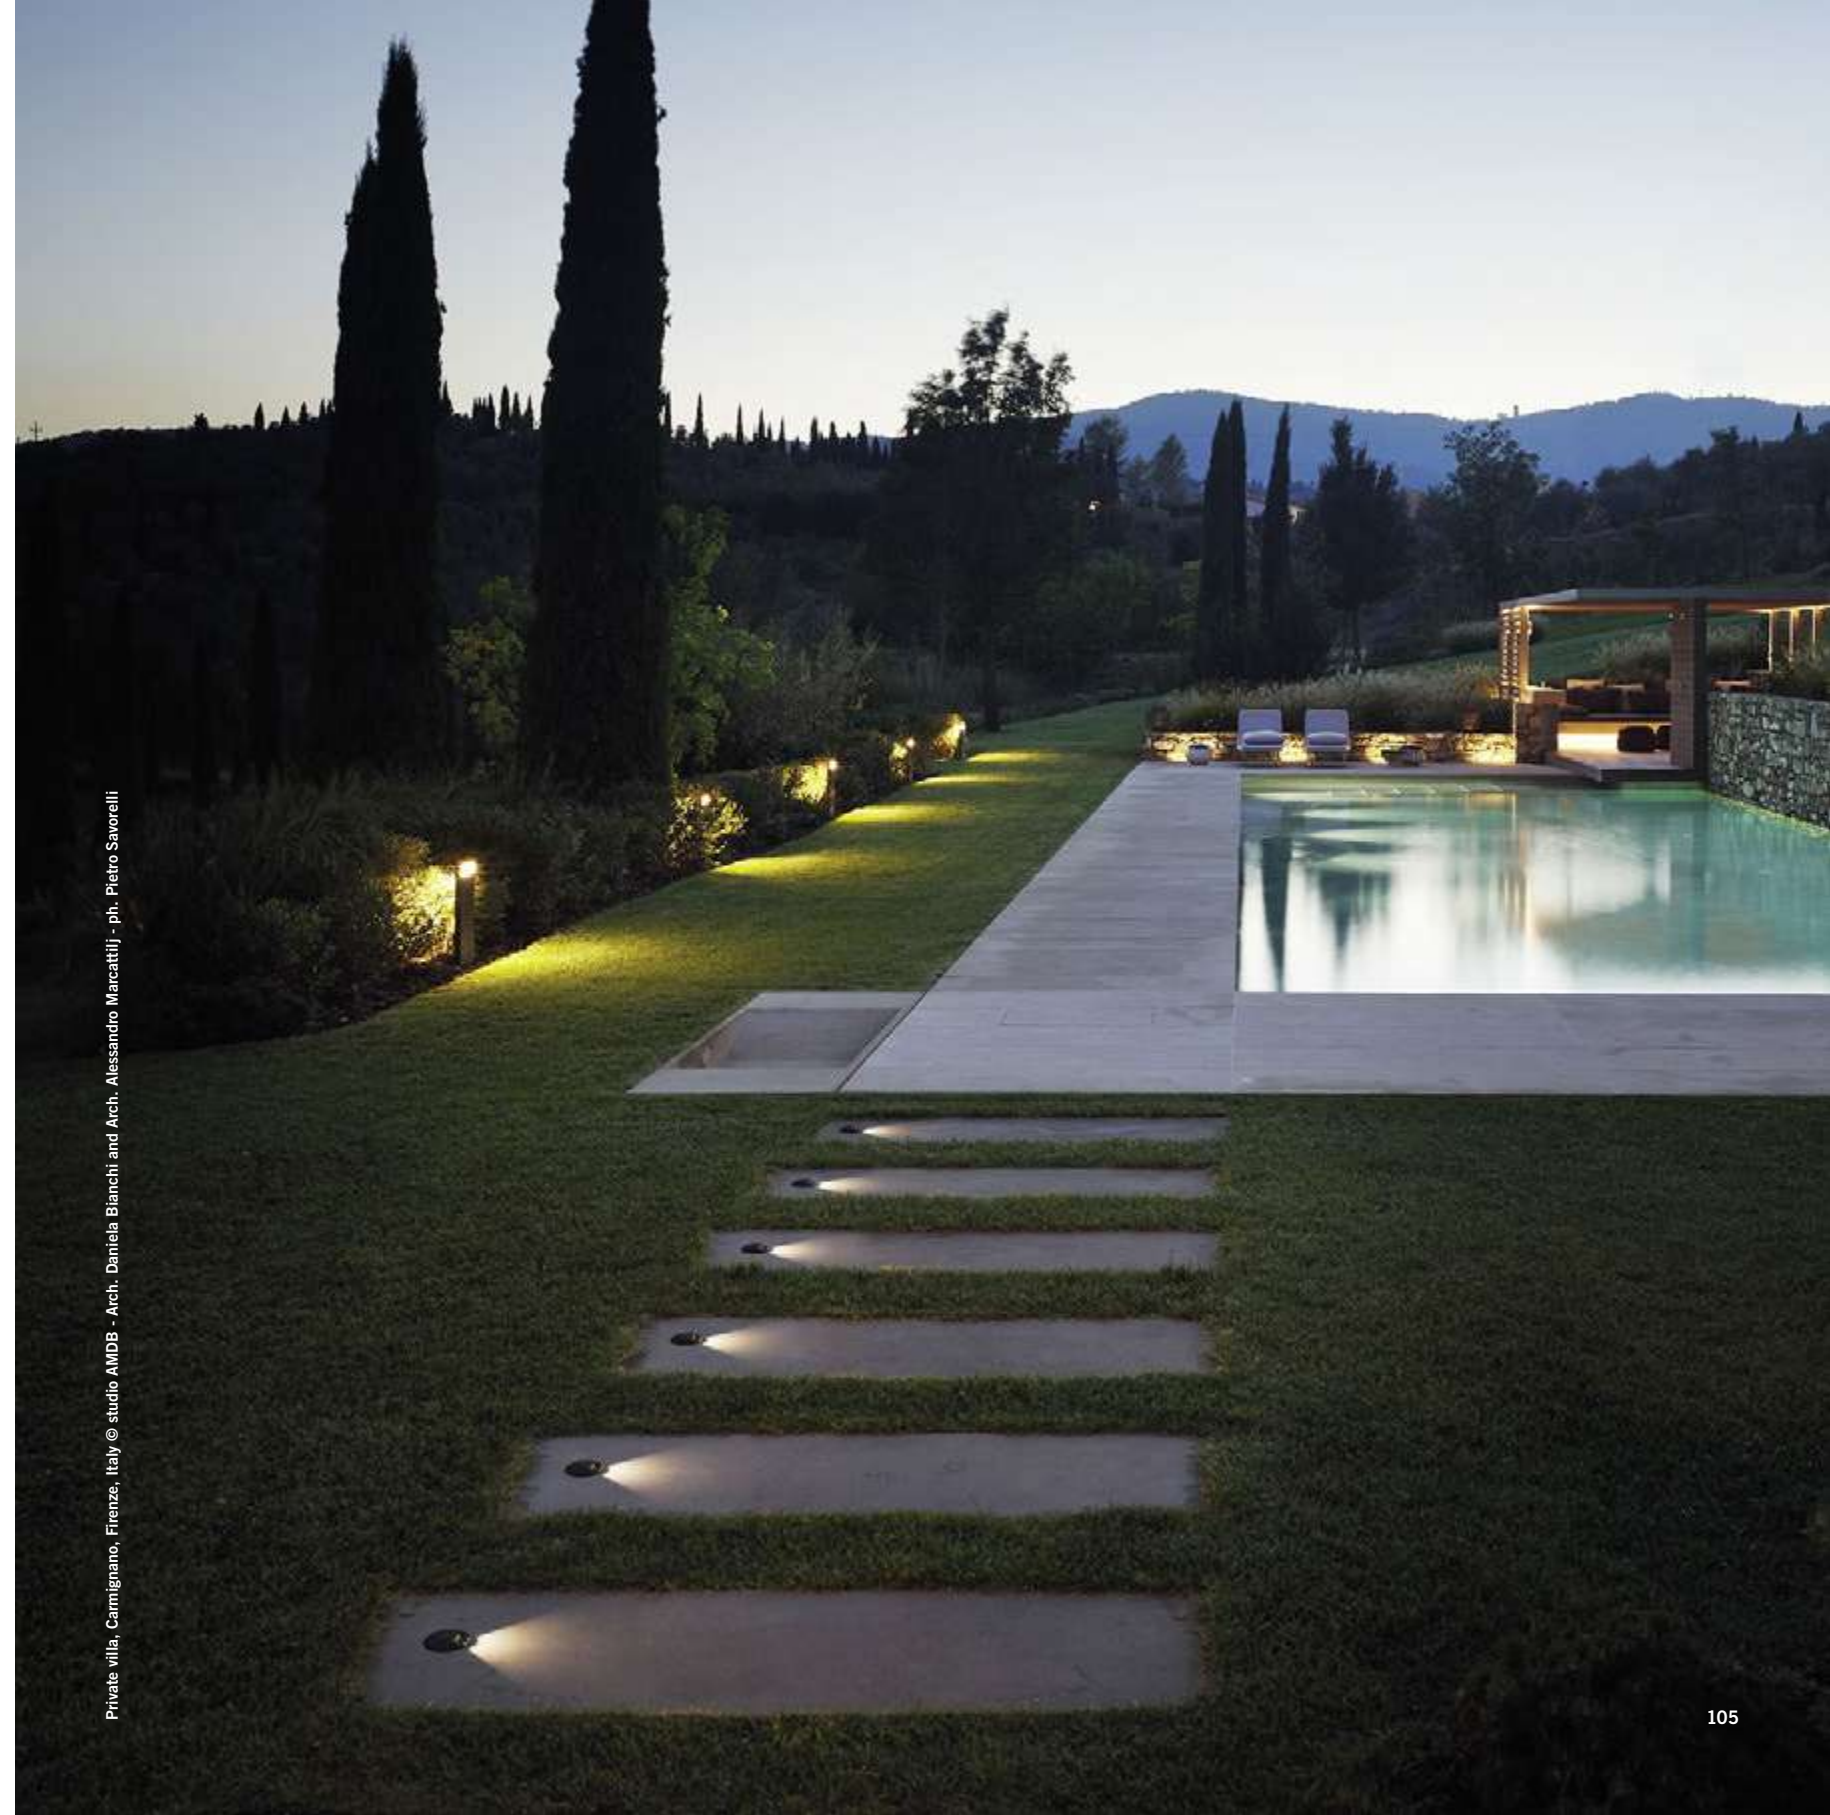

# SIMES

Step light (wall recessed)

Ø 100 H 20

Inground (radial light)

Ø 100 H 20

Inground walkover

Inground walkover

L 493 A 70 D 98