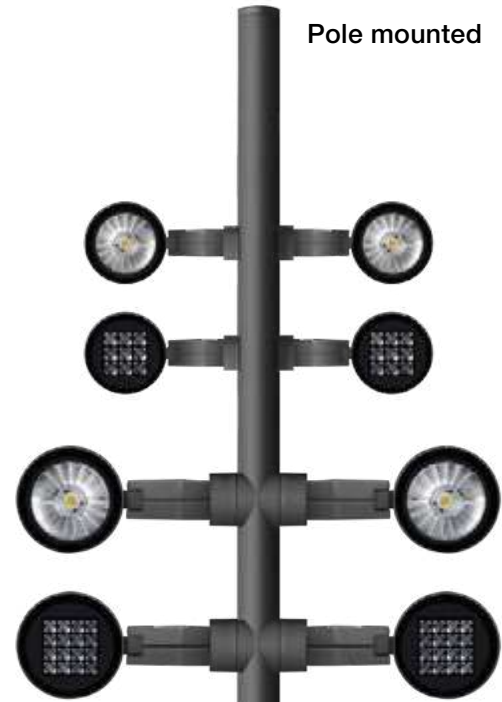

STAGE ROUND

Holscher Design

SIMES

Pole mounted