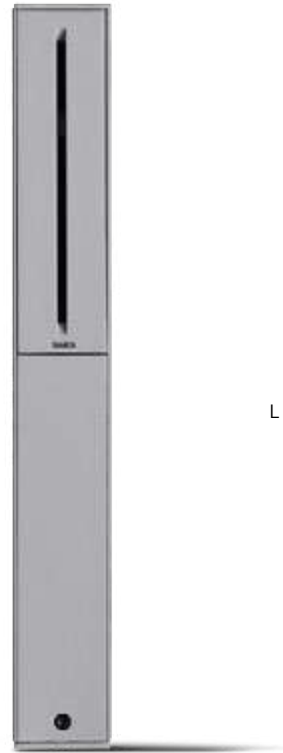

# SIMES

Step light (wall recessed)

L 310 D 86

L 310 D 86

Bollard

L 60 H 450 D 80

Step light (wall recessed)

L 54 H 208 D 85