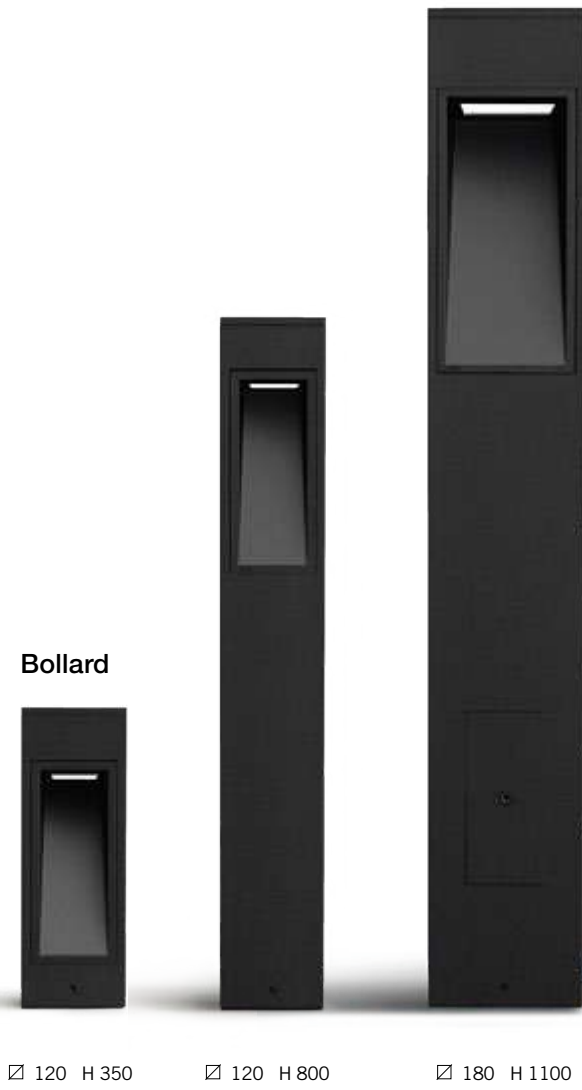

# SIMES

Step light (wall recessed)

L 310 D 86

L 310 D 86

Bollard

L 60 H 450 D 80

Step light (wall recessed)

L 54 H 208 D 85