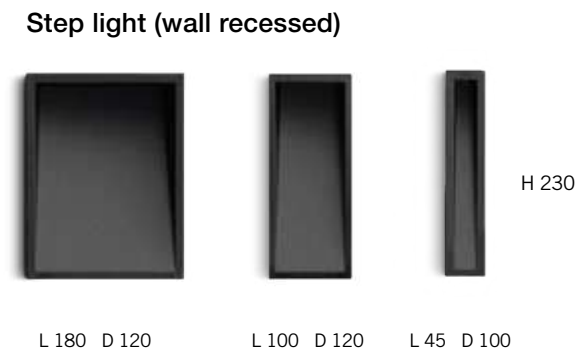

Step light (wall recessed)

BLINKER

SIMES