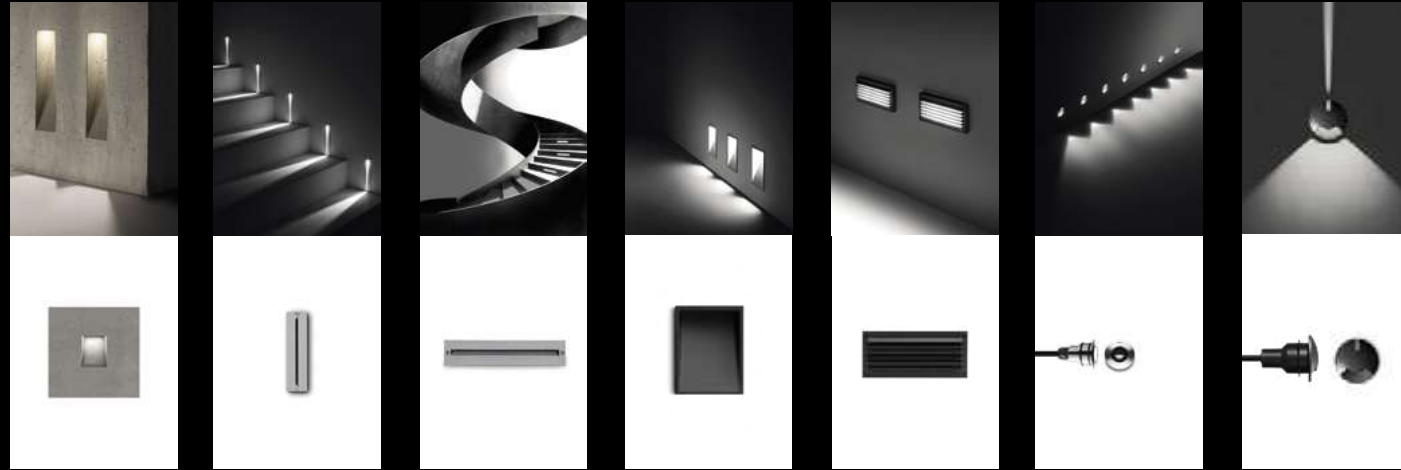

Step light
(wall recessed)

14 Ghost   40 Step   38 Walker / Marker   36 Blinker   42 Brique   110 Nanoled   104 Shell