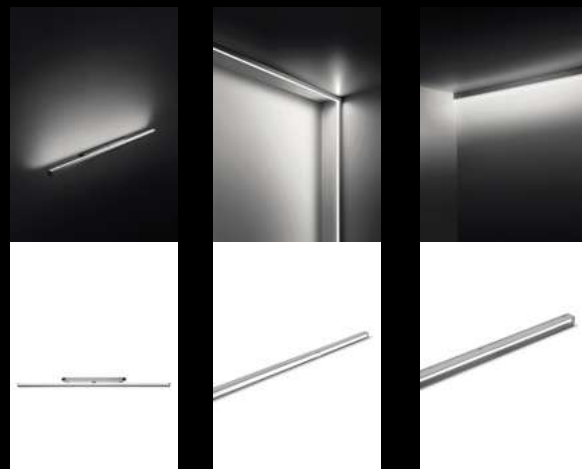

Linear effects

26 Tilttable Rod   28 Continuous Rod Minimal   28 Continuous Rod Comfort

Linear system