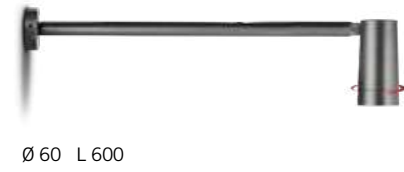

Ø 35 L 327

Pole mounted

Ceiling and wall mounted

Ø 25 H 65    Ø 35 H 90

Garden stake

Ø 35 H 550

Ø 25 H 400

Ø 25 L 65    Ø 35 L 90

# FLOWER ZOOM

SIMES

Wall mounted

Pole mounted

Ceiling and wall mounted

Garden stake

Ø 60 H 600

Ø 60 L 120    Ø 75 L 160