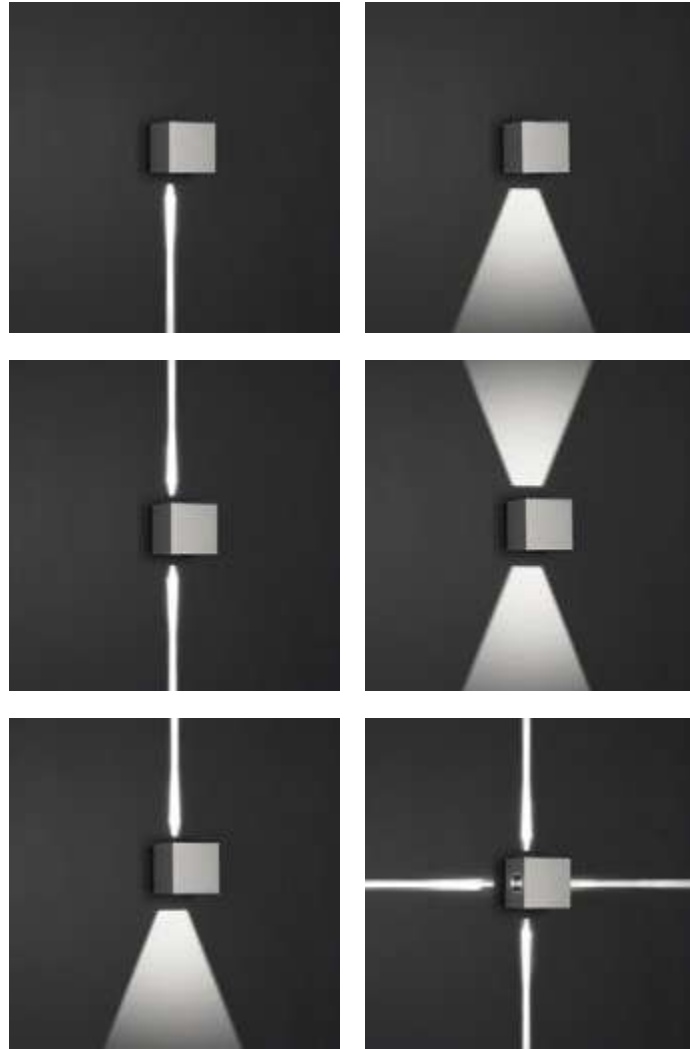

# SIMES

Wall effect  
Blade of light

L 71 H 87 D 37

L 150 H 90 D 40

Wall effect

- ☑ 120 D 140 (Minilift)
- ☑ 180 D 205 (Lift)

Sauna den Iip, Netherlands © ph. Iemke Ruijs M.A

Wall mounted