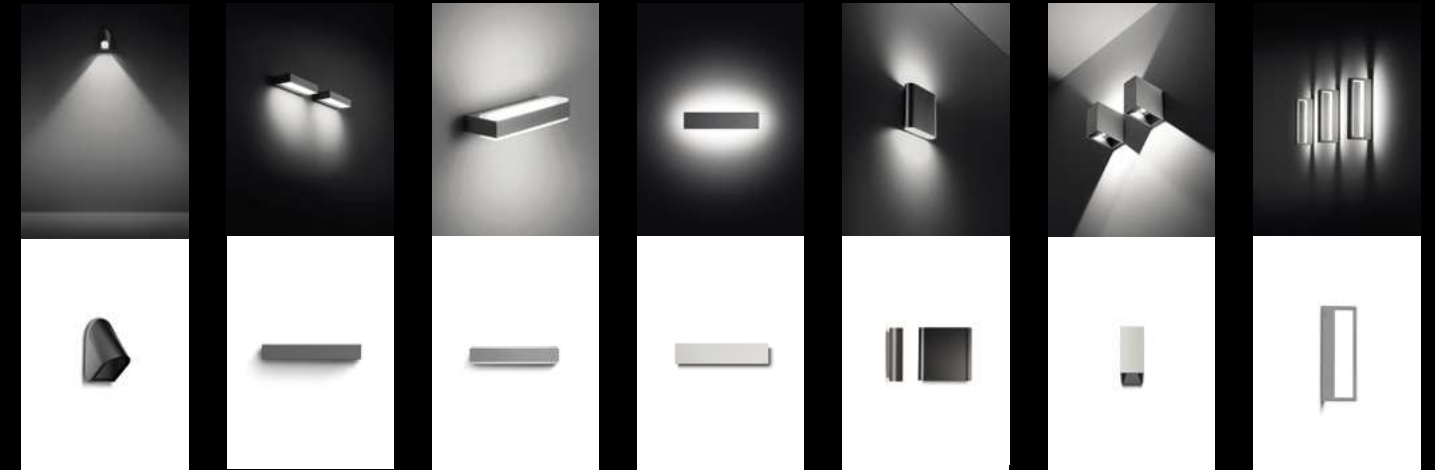

44 Petit   48 Look   50 Plan   54 Appeal   52 Pocket   46 Apply   56 Cool