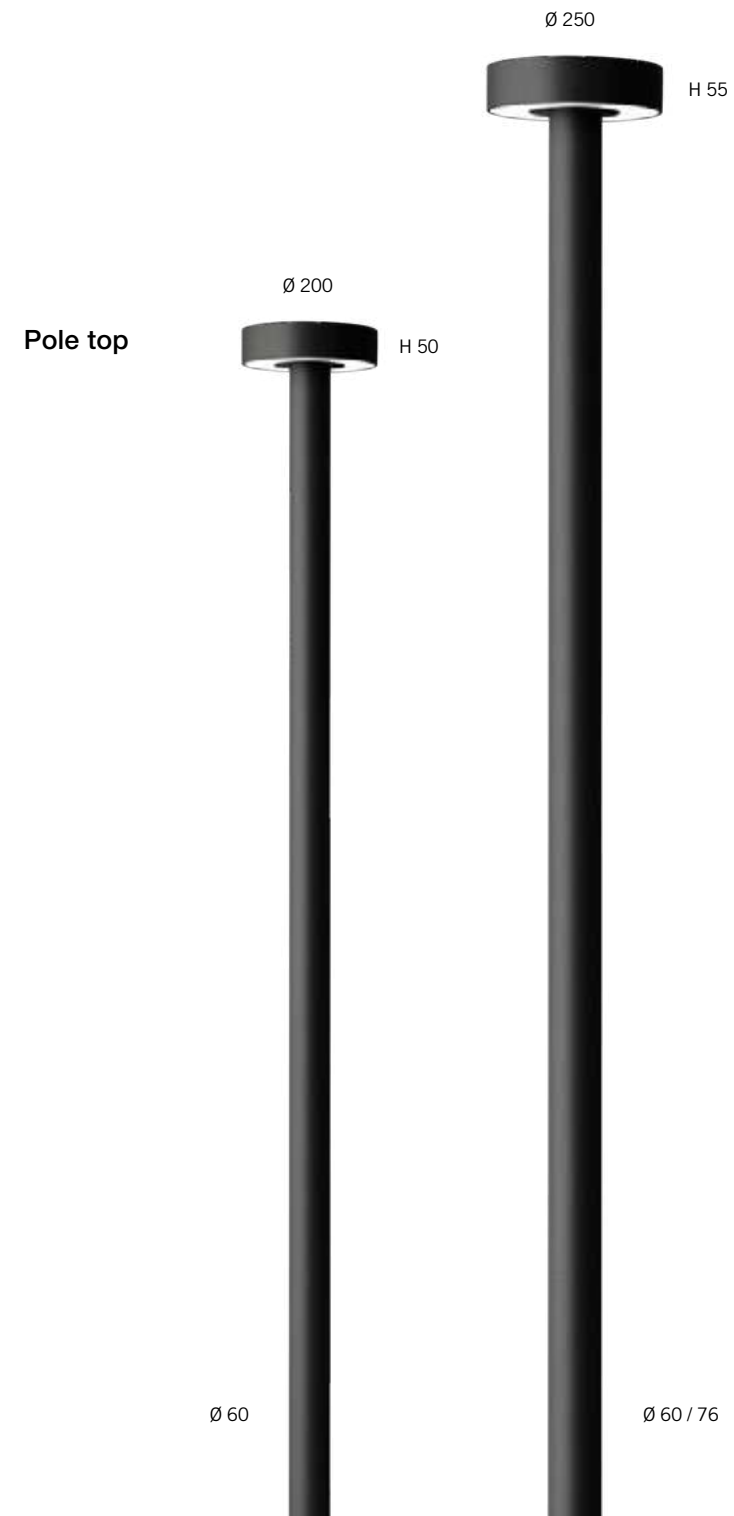

TOMORROW POLE TOP

SIMES