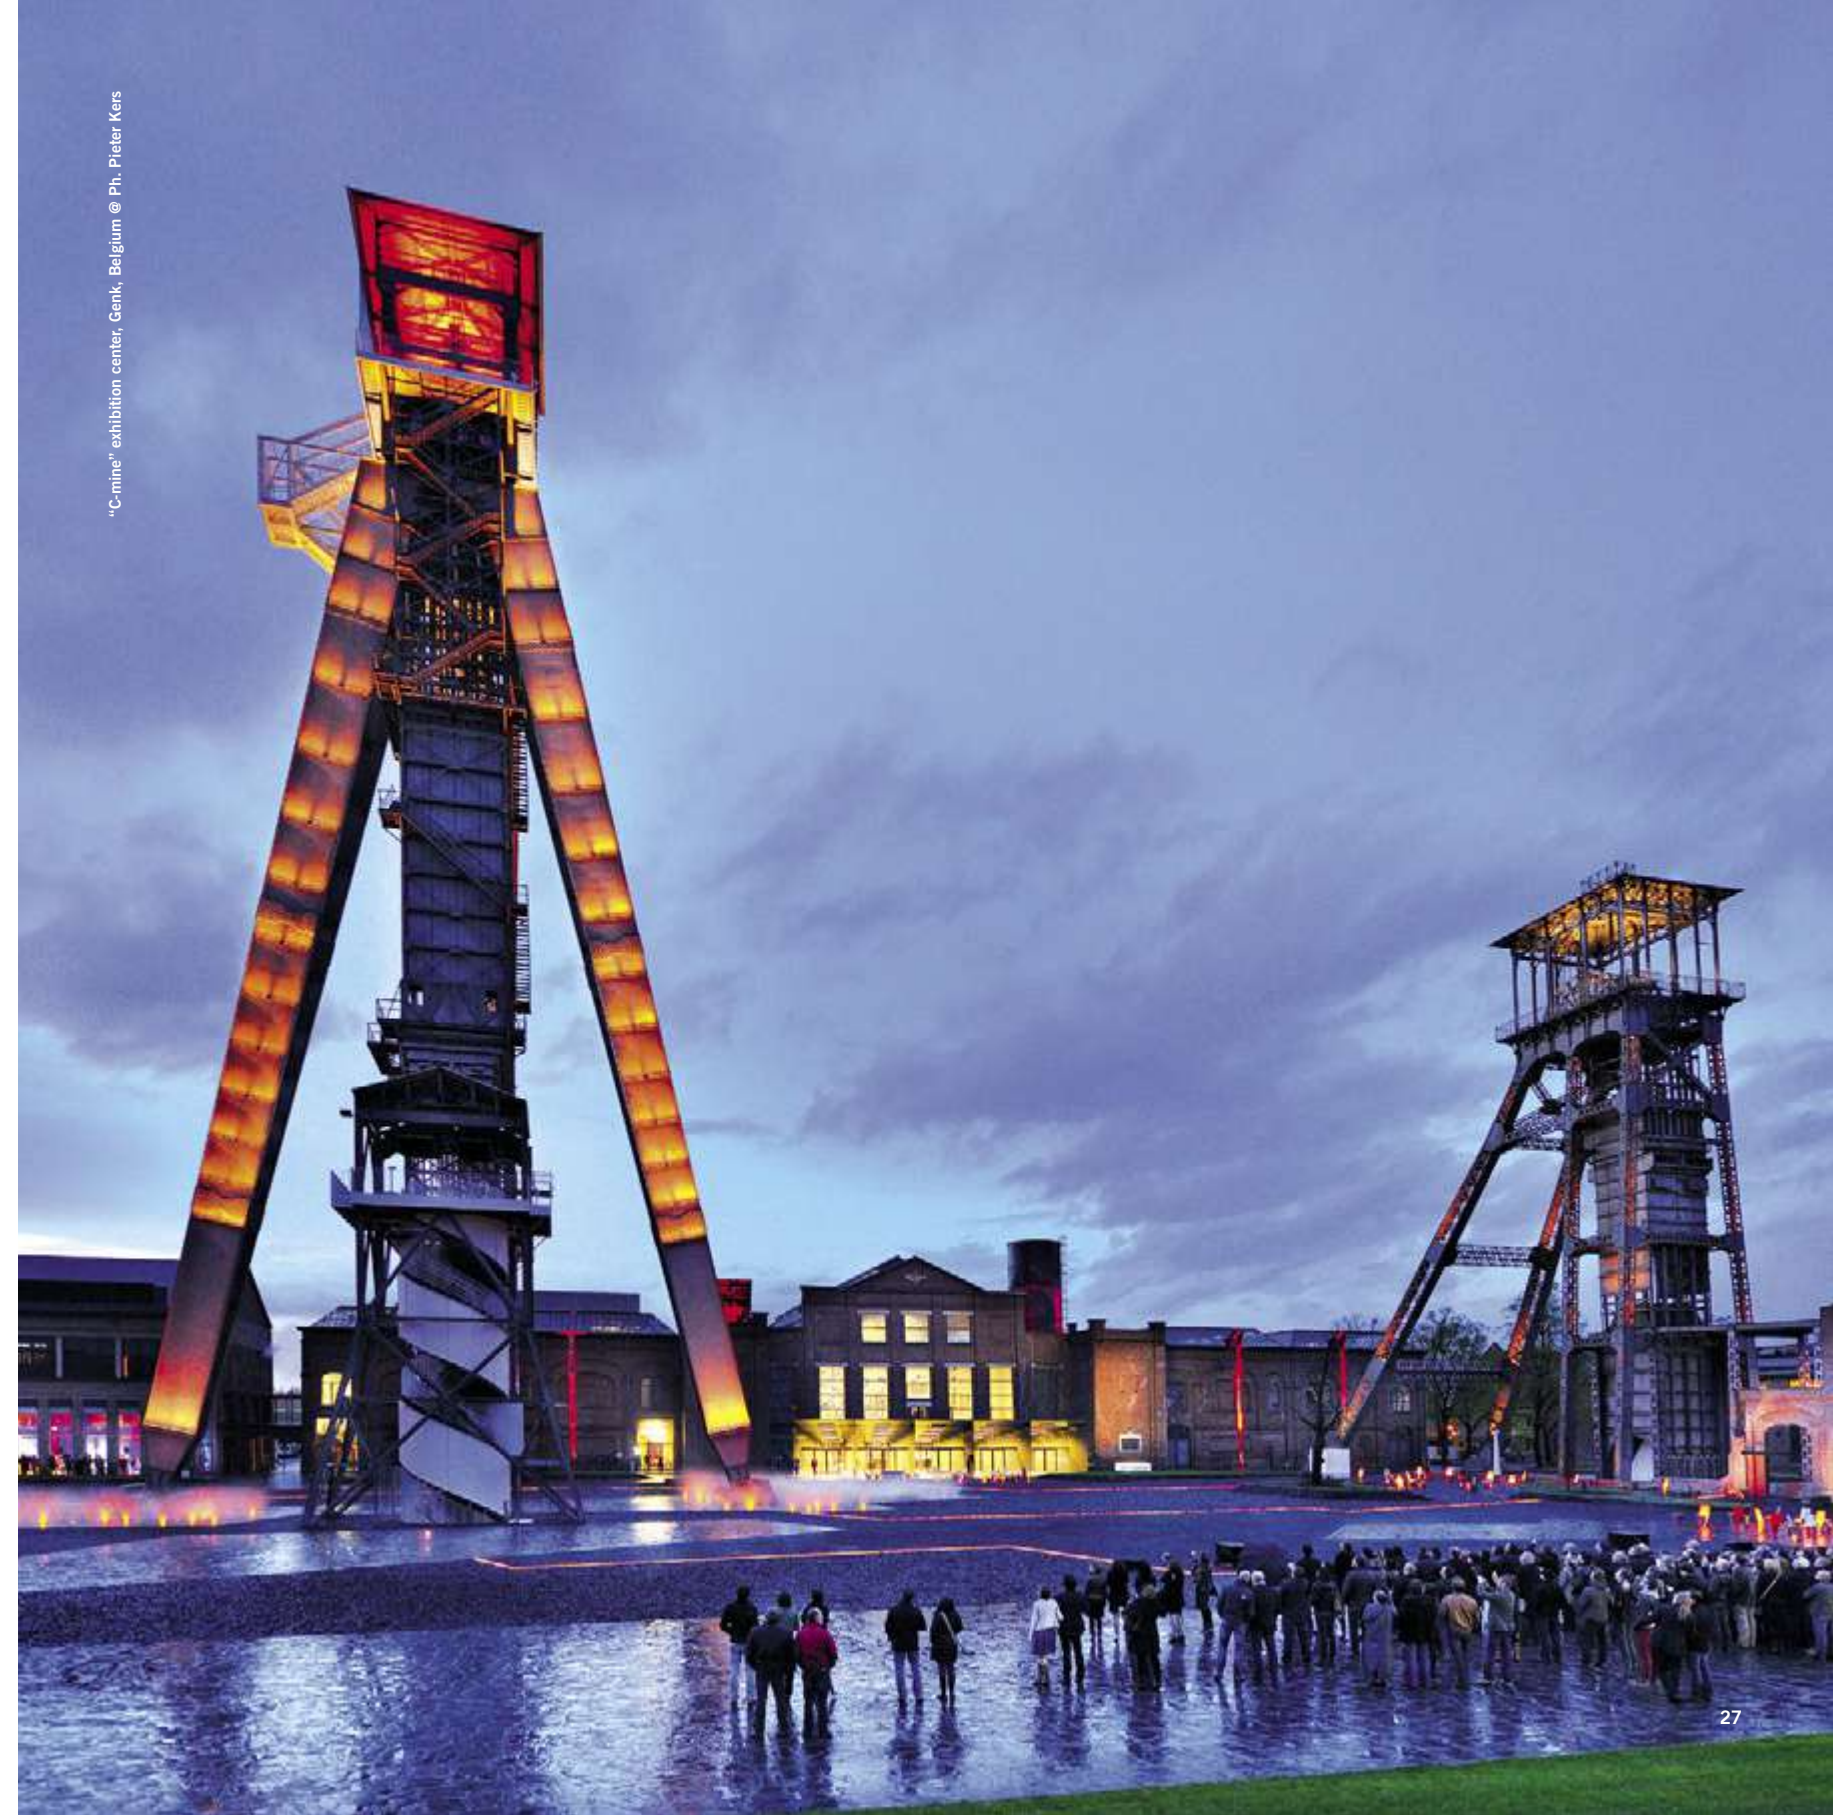

L 2015 D 77 Ø 27

"C-mine" exhibition center, Genk, Belgium © Ph. Pieter Kers

CONTINUOUS ROD Linear effect

SIMES

Minimal

L 1014 - 2023 - 3014 H 23 D 22

Comfort

L 1000 - 2000 - 3000 H 40 D 49