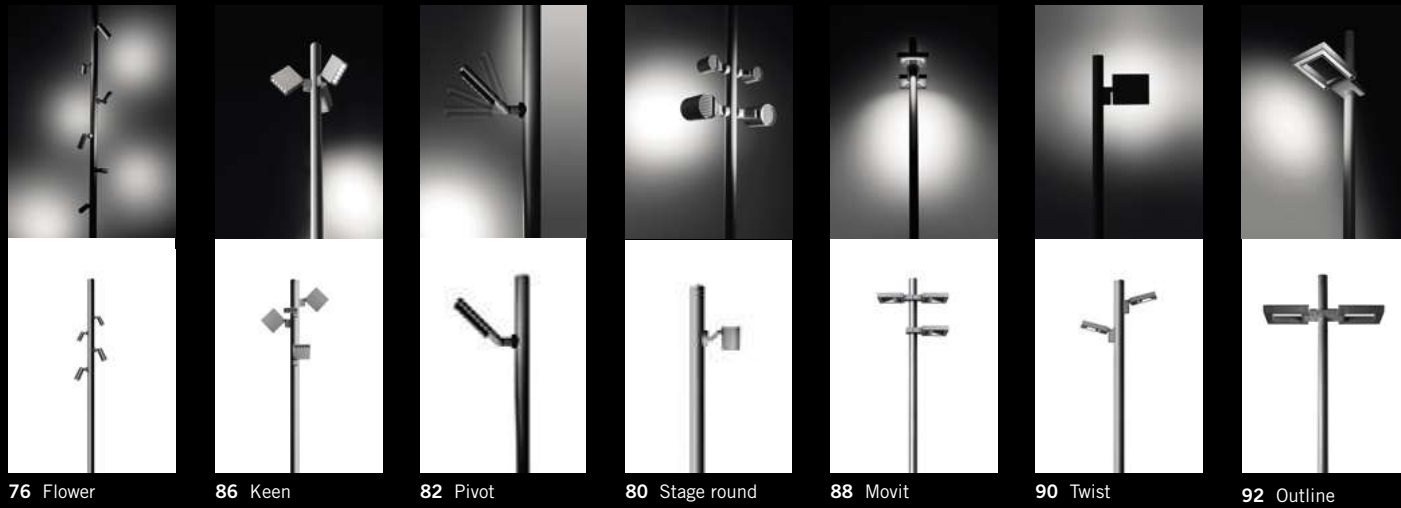

## Urban lighting

144 Tomorrow

148 Slot pole

150 Poster

146 Cigarette

152 Park

154 Boulevard

156 Avenue

## Spotlight pole mounted

76 Flower

86 Keen

82 Pivot

80 Stage round

88 Movit

90 Twist

92 Outline