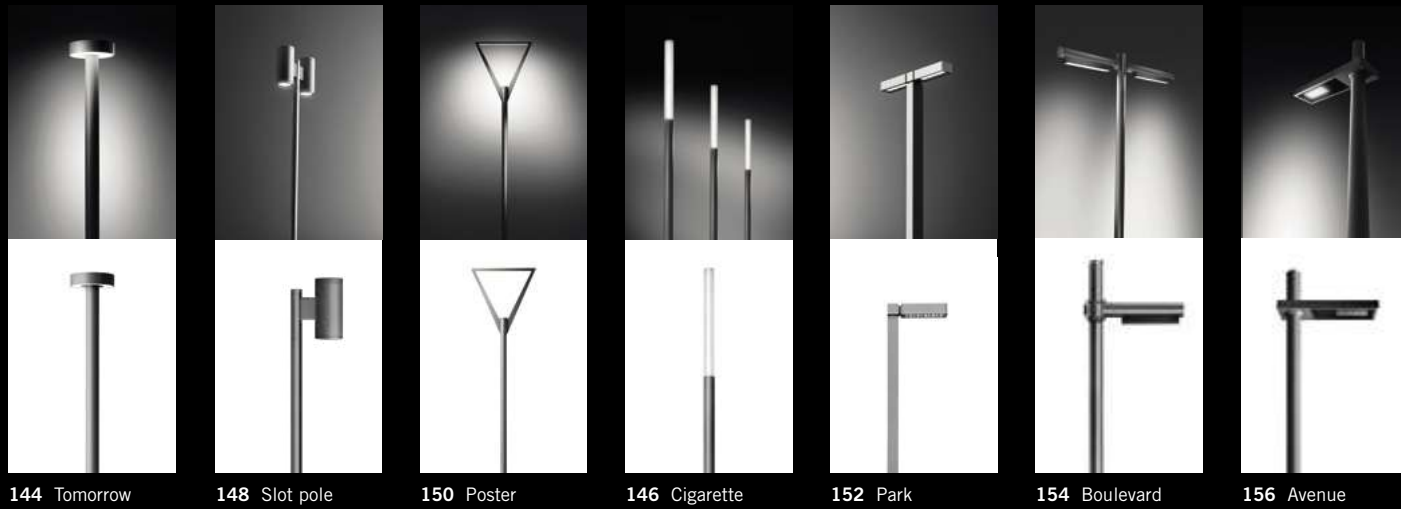

Urban lighting

144 Tomorrow

148 Slot pole

150 Poster

146 Cigarette

152 Park

154 Boulevard

156 Avenue