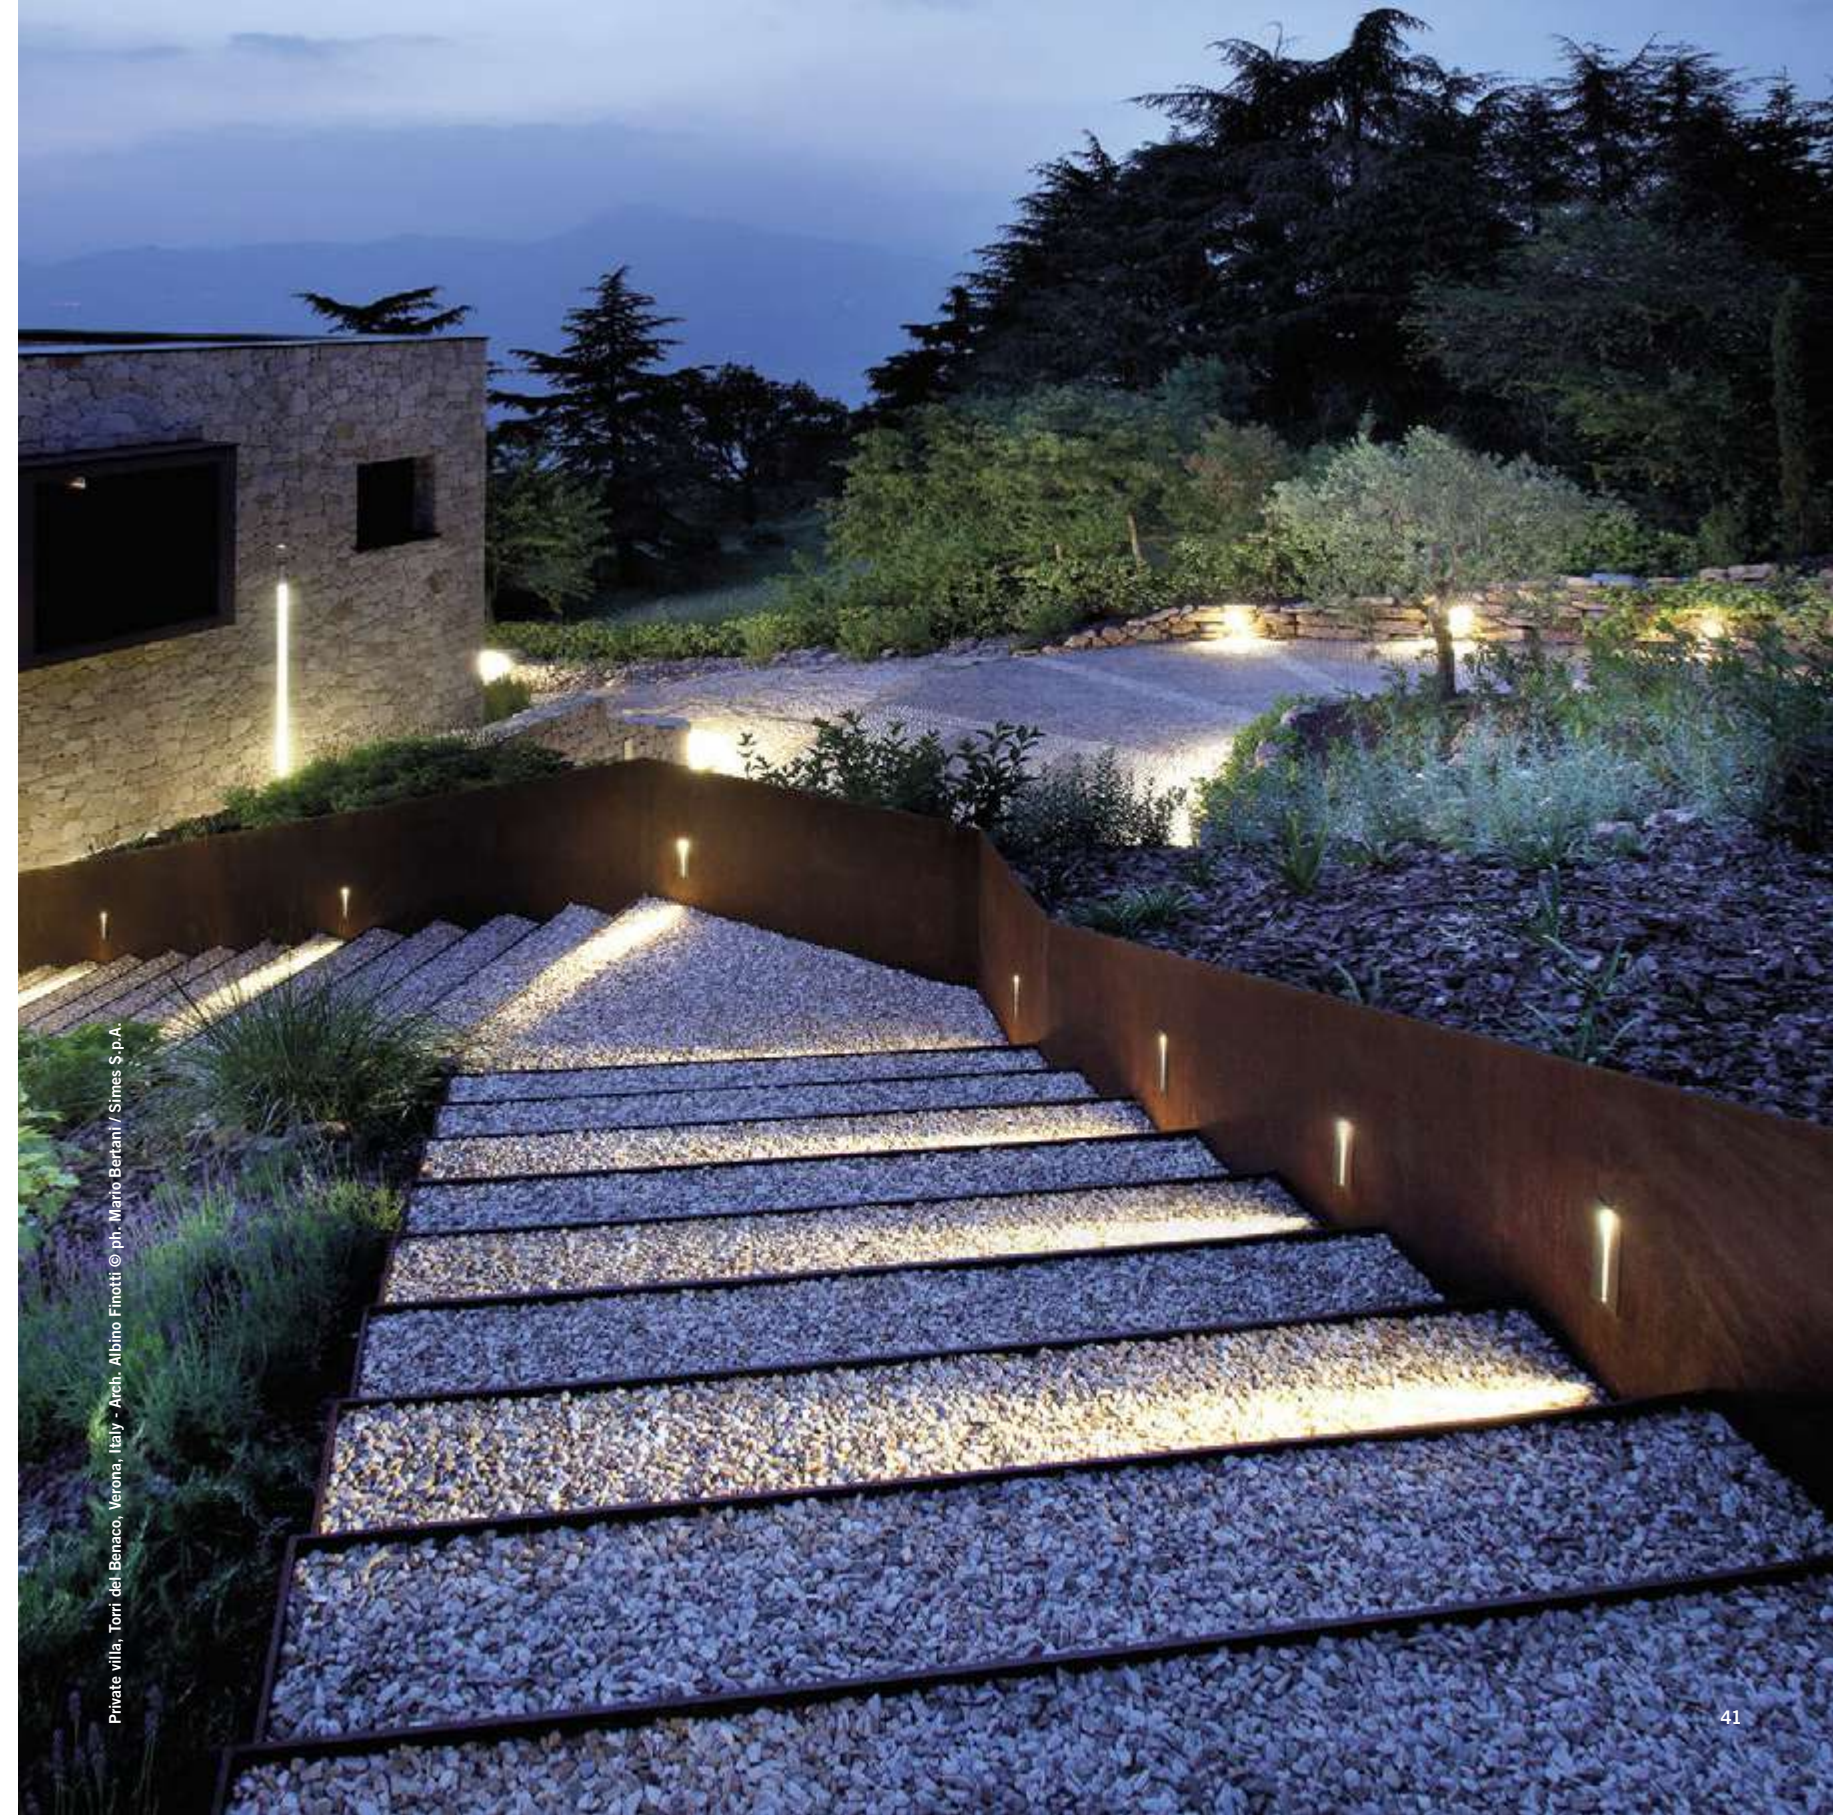

# SIMES

Step light (wall recessed)

L 310 D 86

L 310 D 86

Bollard

L 60 H 450 D 80

Step light (wall recessed)

L 54 H 208 D 85