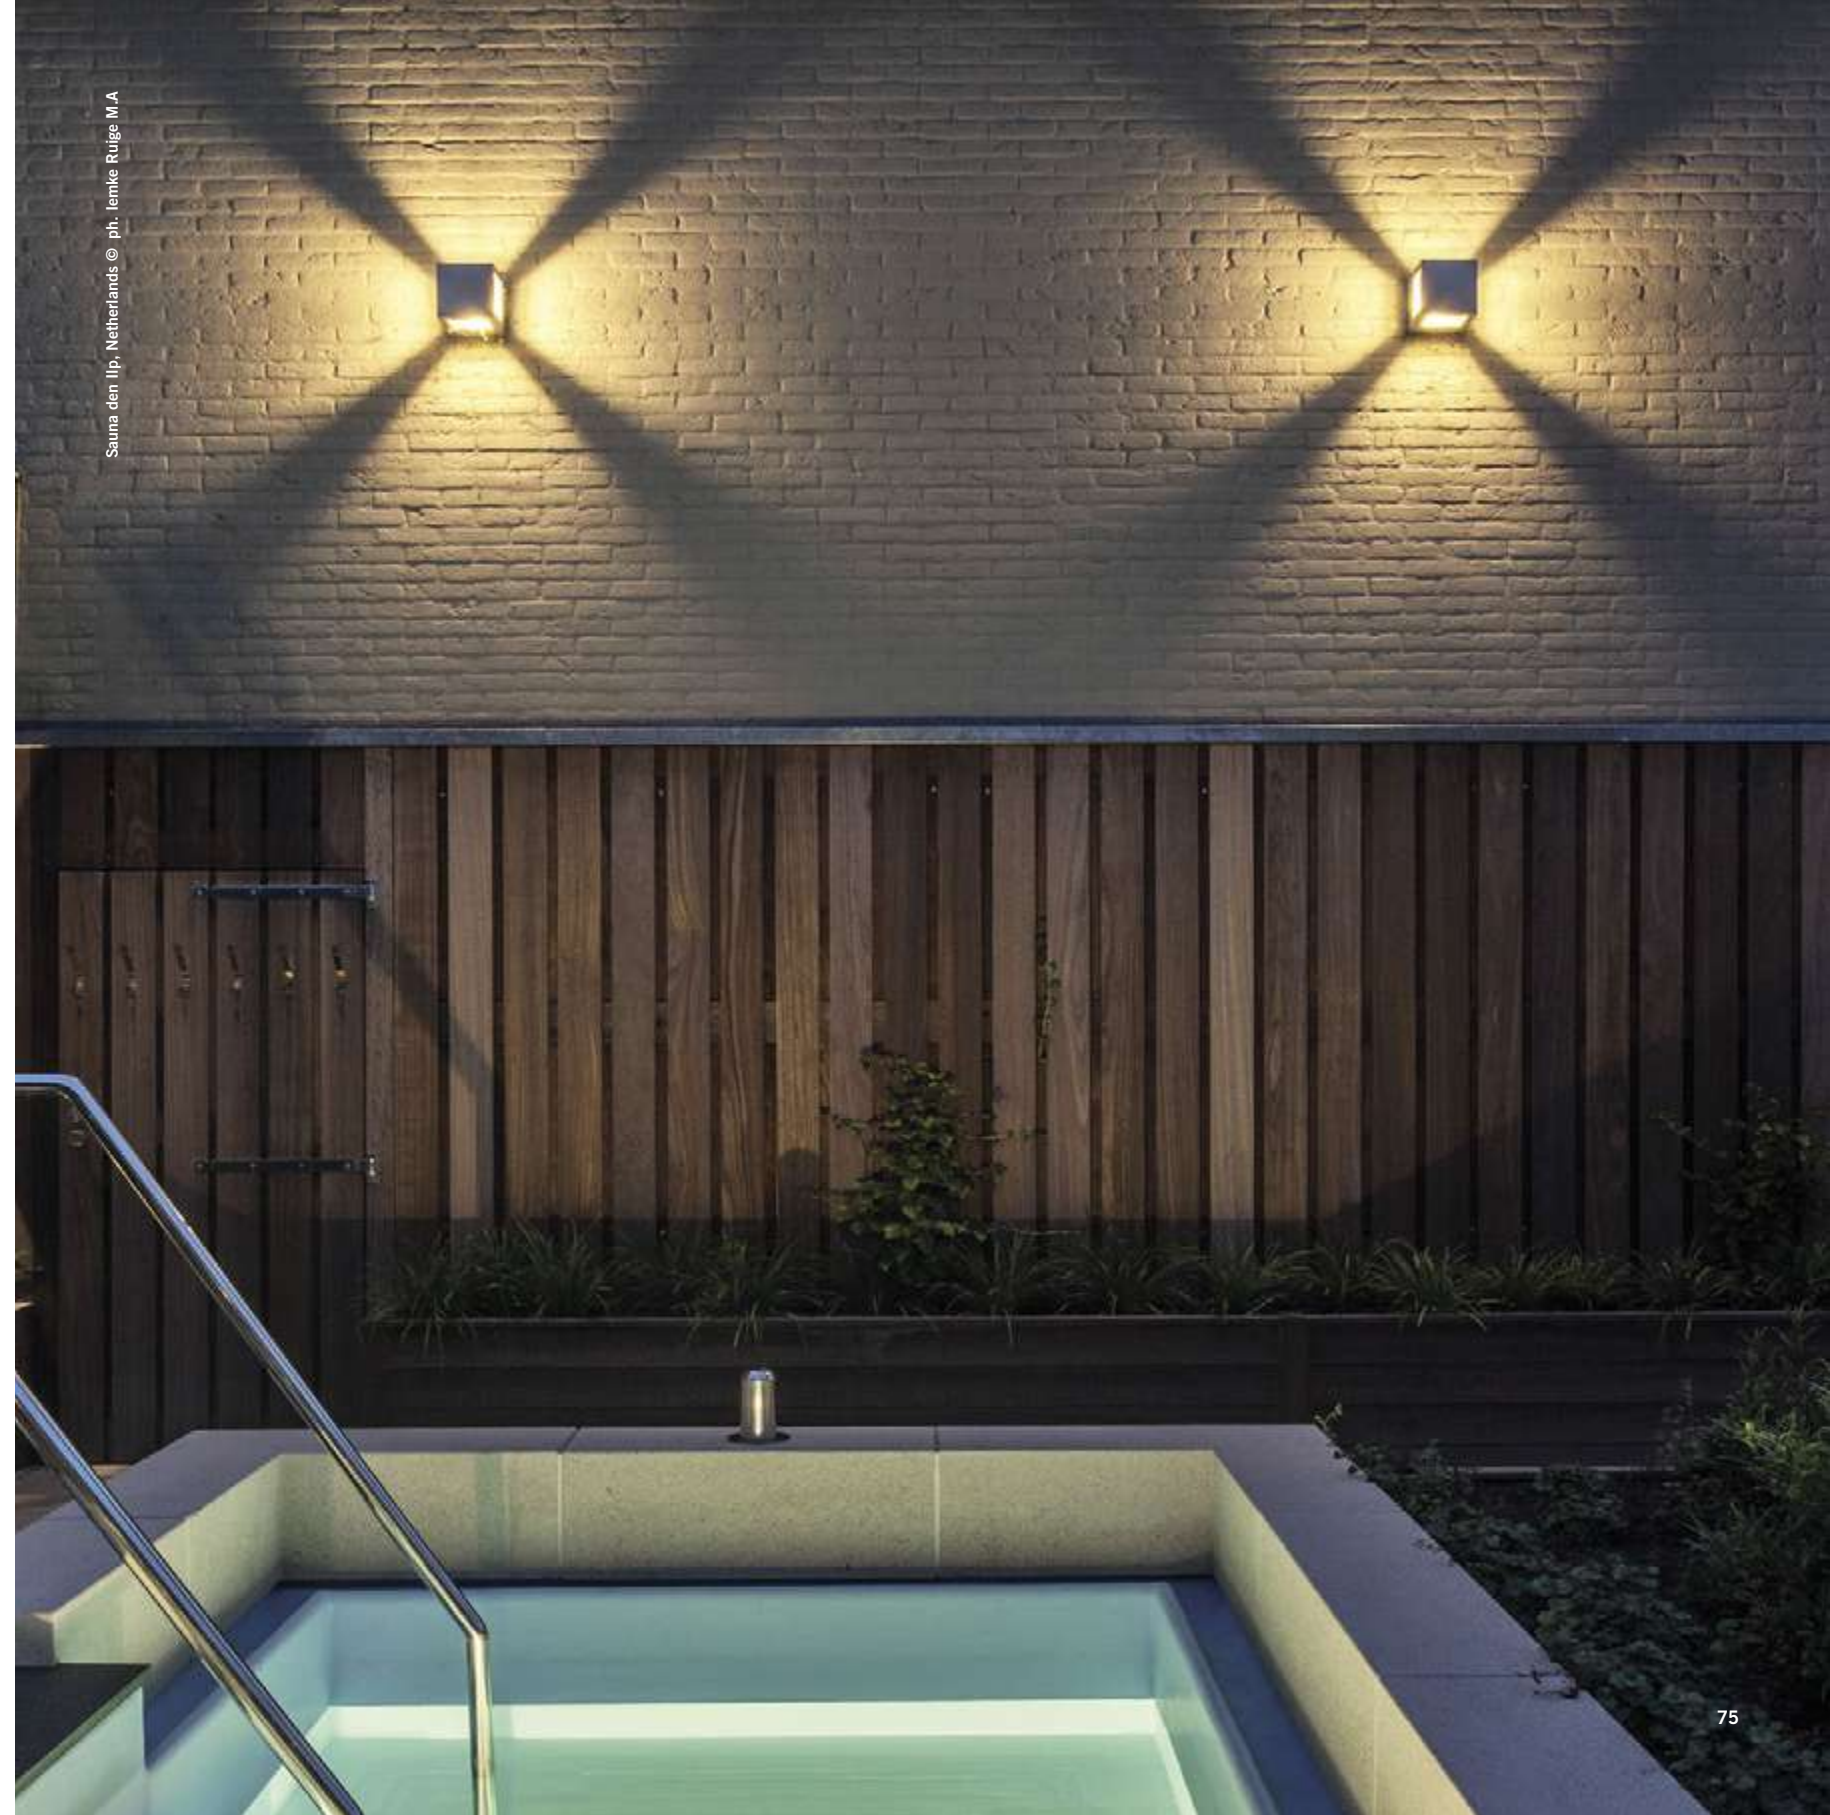

# SHAPE

Design K.Begasse

# SIMES

Wall effect  
Blade of light

L 71 H 87 D 37

L 150 H 90 D 40

Wall effect

- ☑ 120 D 140 (Minilift)
- ☑ 180 D 205 (Lift)

Sauna den Iip, Netherlands © ph. Iemke Ruijs M.A

Wall mounted

Ø 35 L 327

Pole mounted

Ceiling and wall mounted

Ø 25 H 65    Ø 35 H 90

Garden stake

Ø 35 H 550

Ø 25 H 400

Ø 25 L 65    Ø 35 L 90

# FLOWER ZOOM

SIMES

Wall mounted

Pole mounted

Ceiling and wall mounted

Garden stake

Ø 60 H 600

Ø 60 L 120    Ø 75 L 160