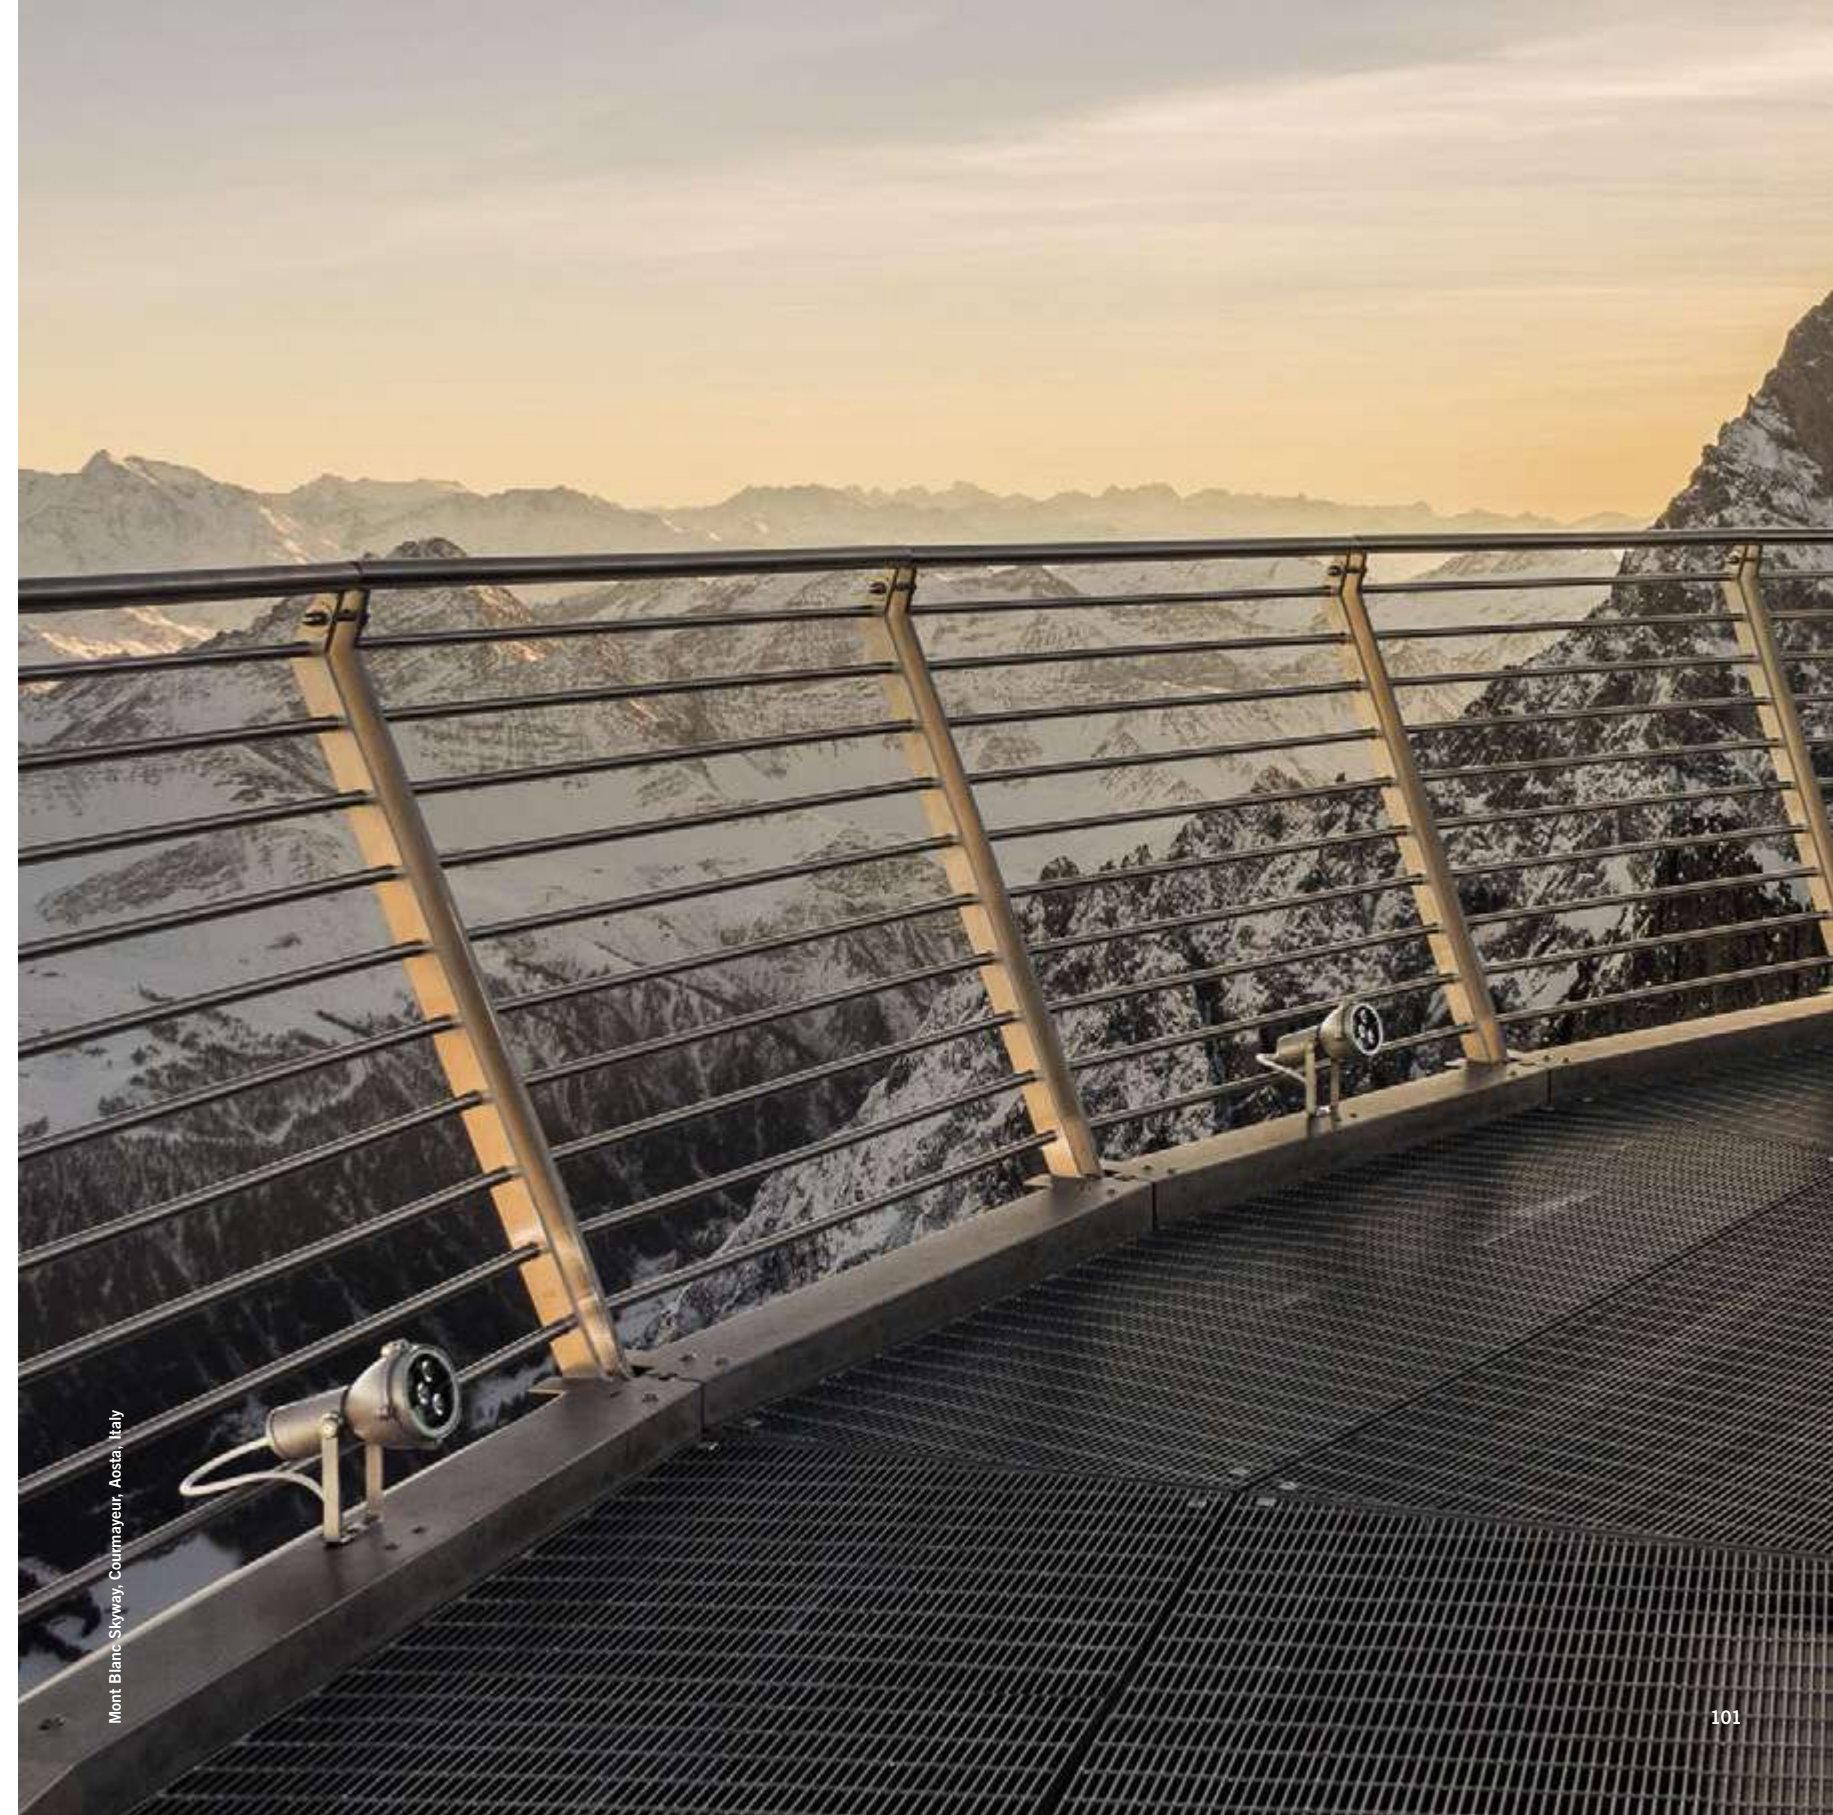

FOCUS

Spotlight

Garden stake

Pole mounted

SIMES

Mont Blanc Skyway, Courmayeur, Aosta, Italy